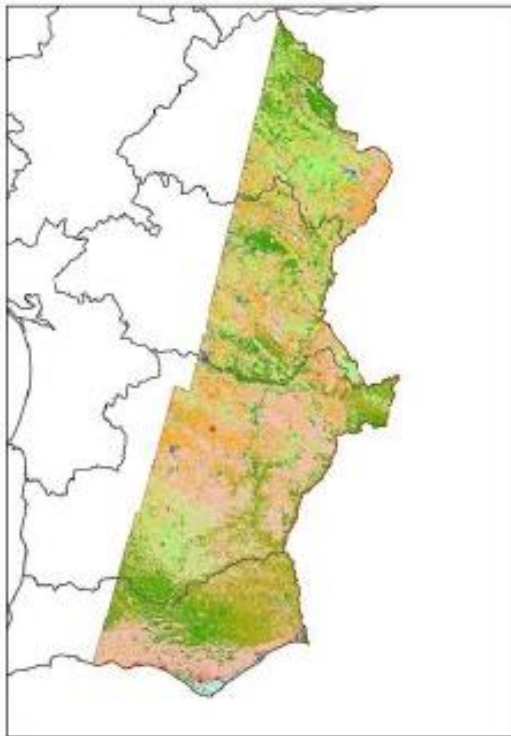

Land Cover and Indicator of Susceptibility to Desertification in Portugal (2000 and 2009)

2000

2009