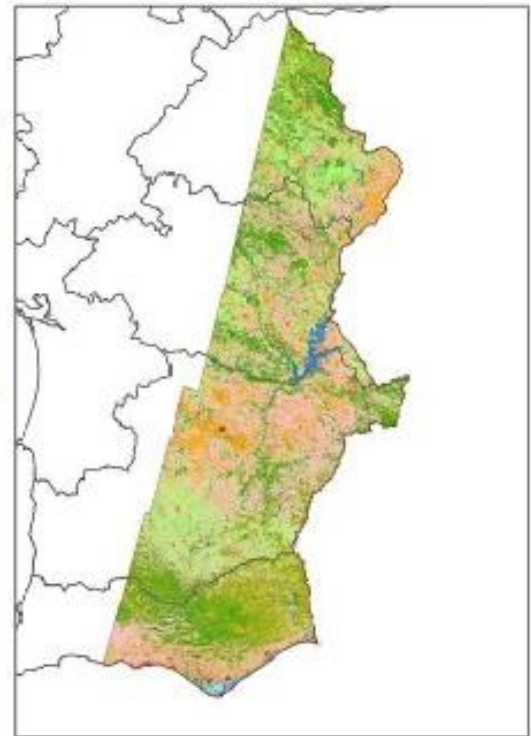

Land Cover and Indicator of Susceptibility to Desertification in Portugal (2000 and 2009)

2000

2009